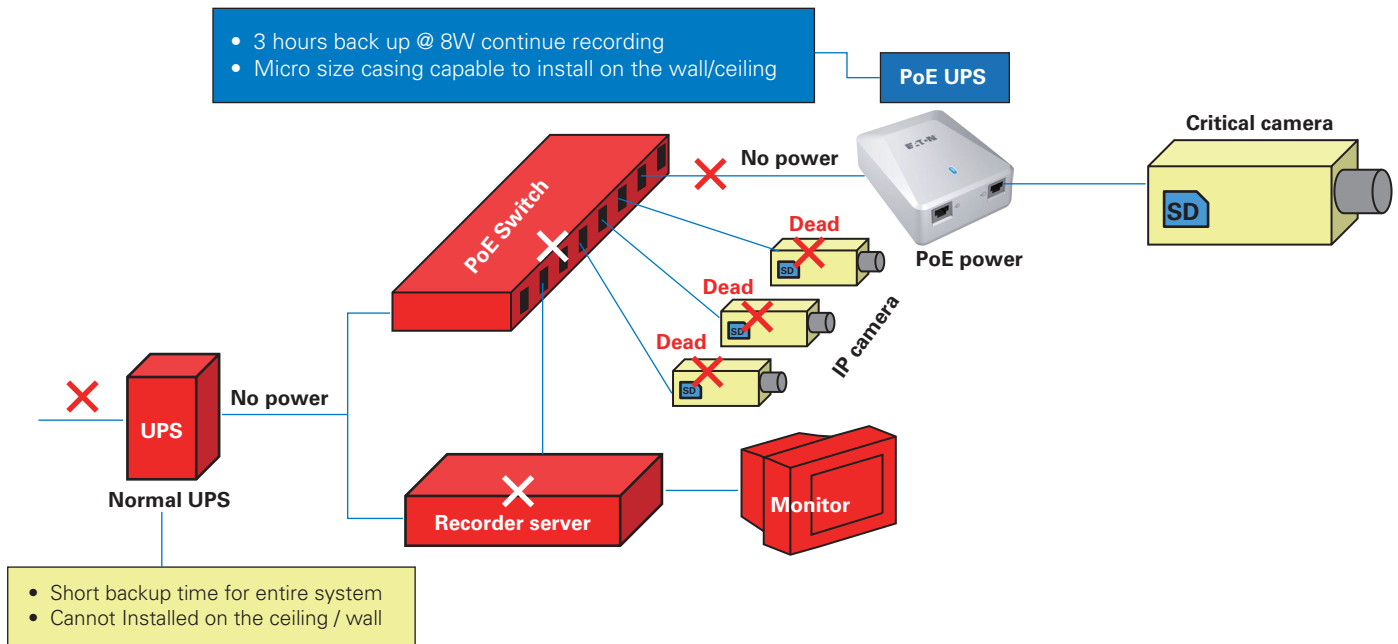

Eaton PoE UPS (Indoor)

Key feature

- 15.4W power rating
- Up to 180min backup time for 8W camera (normal type)
- Average battery lifespan up to 7 years
- Compact size and easy installation
- Support PoE camera operation during PoE switch failure/replacement or cable loss/damage
- Designed to PoE standard IEEE 802.3af and IEEE 802.3at

PoE switch

PoE network camera

Differentiation points	Why it matters?
Micro size and easy to install to closed to camera 	All the failure before PoE UPS including power lost, PoE switch fail/replacement, cable lost/damage can be protected by PoE UPS. Normal UPS only can protect from power lost.
Backup protection focus 	PoE UPS backup protection is only for core device- camera but not for all system equipment then it will help to save total cost and good for backup time.
Long maintenance cycle 	Average battery lifespan up to 7 year which help for total cost saving from maintenance.

Powering Business Worldwide

What PoE UPS differ from normal UPS

Product spec

Input	
Acceptable input voltage	37 ~ 57V DC
Input power	30W max
Input connector	RJ45
Internet	10M/100M
Output	
Line mode output voltage	37 ~ 57V DC
Backup mode output voltage	48V+/-1%
Output power	15.4W max
Outlet connector	RJ45
Battery	
Battery type	Li-ion
Battery rating	3.17Ah/cell
Battery voltage	3.78V*3
Battery cell	3
Backup time	90mins @15.4W 180mins@8W
Charger	
Floating charging voltage	13.05V (4.35V/cell)
Charger current	0.6A max
Recharging time (to 90%)	7h

Interface	
Display	LED
Size	
WxHxD (mm)	115*90*39mm
Weight	
Net weight(kg)	0.325 kg
Standard	
POE	802.3af/802.3at
EMC	EN55032 CLASS B
Safety (Voluntary)	EN60950
LI BATTERY	IEC62133
ME	ISTA 2A and EN60950
Temperature	
Operation temperature & humidity	Charging: 0-45 °c Discharging: -10-55 °c Humidity: <=85%
Storage temperature	1month: -20-60 °C 3month: -20-45 °C 1year: -20-25 °C Humidity: 45%-90%